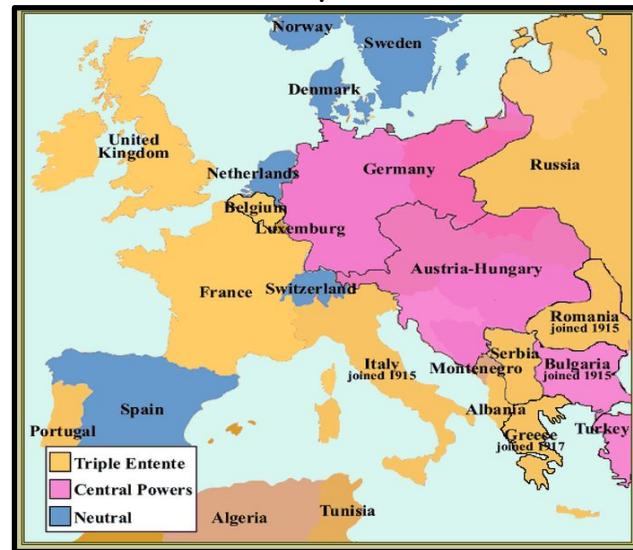

Examples of propaganda

What role did the British Empire play in the war?

The war involved people from all over the world. Britain's colonies sent over **two and a half million men** to fight for Britain during the war. The important role played by these troops has often been overlooked.

Year 6: History The Impact of the First World War on British Society

Map of Europe during World War 1

The two competing sides in WW1 were known as the **Triple Entente**, which consisted of **France, Great Britain and Russia**. The second alliance was known as the **Central Powers**, which consisted of **Austria-Hungary and Germany**.

Chief Events of World War I, 1914–18

When and why did WW1 start?

In **June 1914**, the archduke **Franz Ferdinand** was **assassinated** causing a **chain reaction** of Europe's major powers declaring war on each other to honour promises, they had made to stand alongside each other in the face of war.